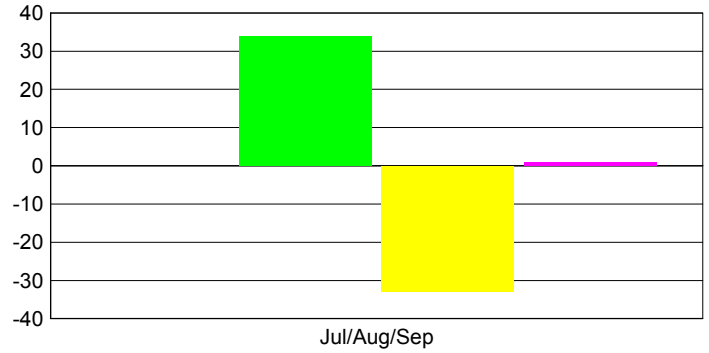

Club Results 2012-2013

Goal, New, Dropped, Gain/Loss

Legend: Goal (Cyan), Actual (Green), Dropped (Yellow), Gain Loss (Magenta)

Comparison of Club Gain/Loss

Current Year Compared to the Previous Year

Legend: Current Year (Cyan), Previous Year (Green)

YTD Status Quo Clubs 2012-2013

Status Quo Clubs Compared to Status Quo Members

Legend: Status Quo Clubs (Cyan), Total Status Quo Members (Green)

MEMBERSHIP

**Membership Results
2012-2013**

**Membership
2011-2012**

Month	Net Memb Goal	Actual New Memb	Actual Dropped Memb	Gain/Loss of Memb	Gain/Loss of Memb
Jul/Aug/Sep	0	34	-33	1	-102
Totals	0	34	-33	1	-102

Membership Results 2012-2013

Goal, New, Dropped, Gain/Loss

Legend: Goal (Cyan), Actual (Green), Dropped (Yellow), Gain Loss (Magenta)

Comparison of Membership Gain/Loss

Current Year Compared to the Previous Year

Legend: Current Year (Cyan), Previous Year (Green)

Gender Comparison 2012-2013

Jul/Aug/Sep

Legend: Male (Blue), Female (Magenta)