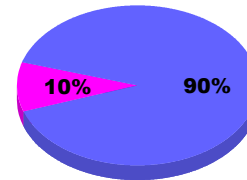

YTD Status Quo Clubs 2012-2013

Status Quo Clubs Compared to Status Quo Members

Legend: Status Quo Clubs (Cyan), Total Status Quo Members (Green)

MEMBERSHIP

**Membership Results
2012-2013**

**Membership
2011-2012**

Month	Net Memb Goal	Actual New Memb	Actual Dropped Memb	Gain/Loss of Memb	Gain/Loss of Memb
Jul/Aug/Sep	0	34	-33	1	-102
Totals	0	34	-33	1	-102

Membership Results 2012-2013

Goal, New, Dropped, Gain/Loss

Legend: Goal (Cyan), Actual (Green), Dropped (Yellow), Gain Loss (Magenta)

Comparison of Membership Gain/Loss

Current Year Compared to the Previous Year

Legend: Current Year (Cyan), Previous Year (Green)

Gender Comparison 2012-2013

Jul/Aug/Sep

Legend: Male (Blue), Female (Magenta)